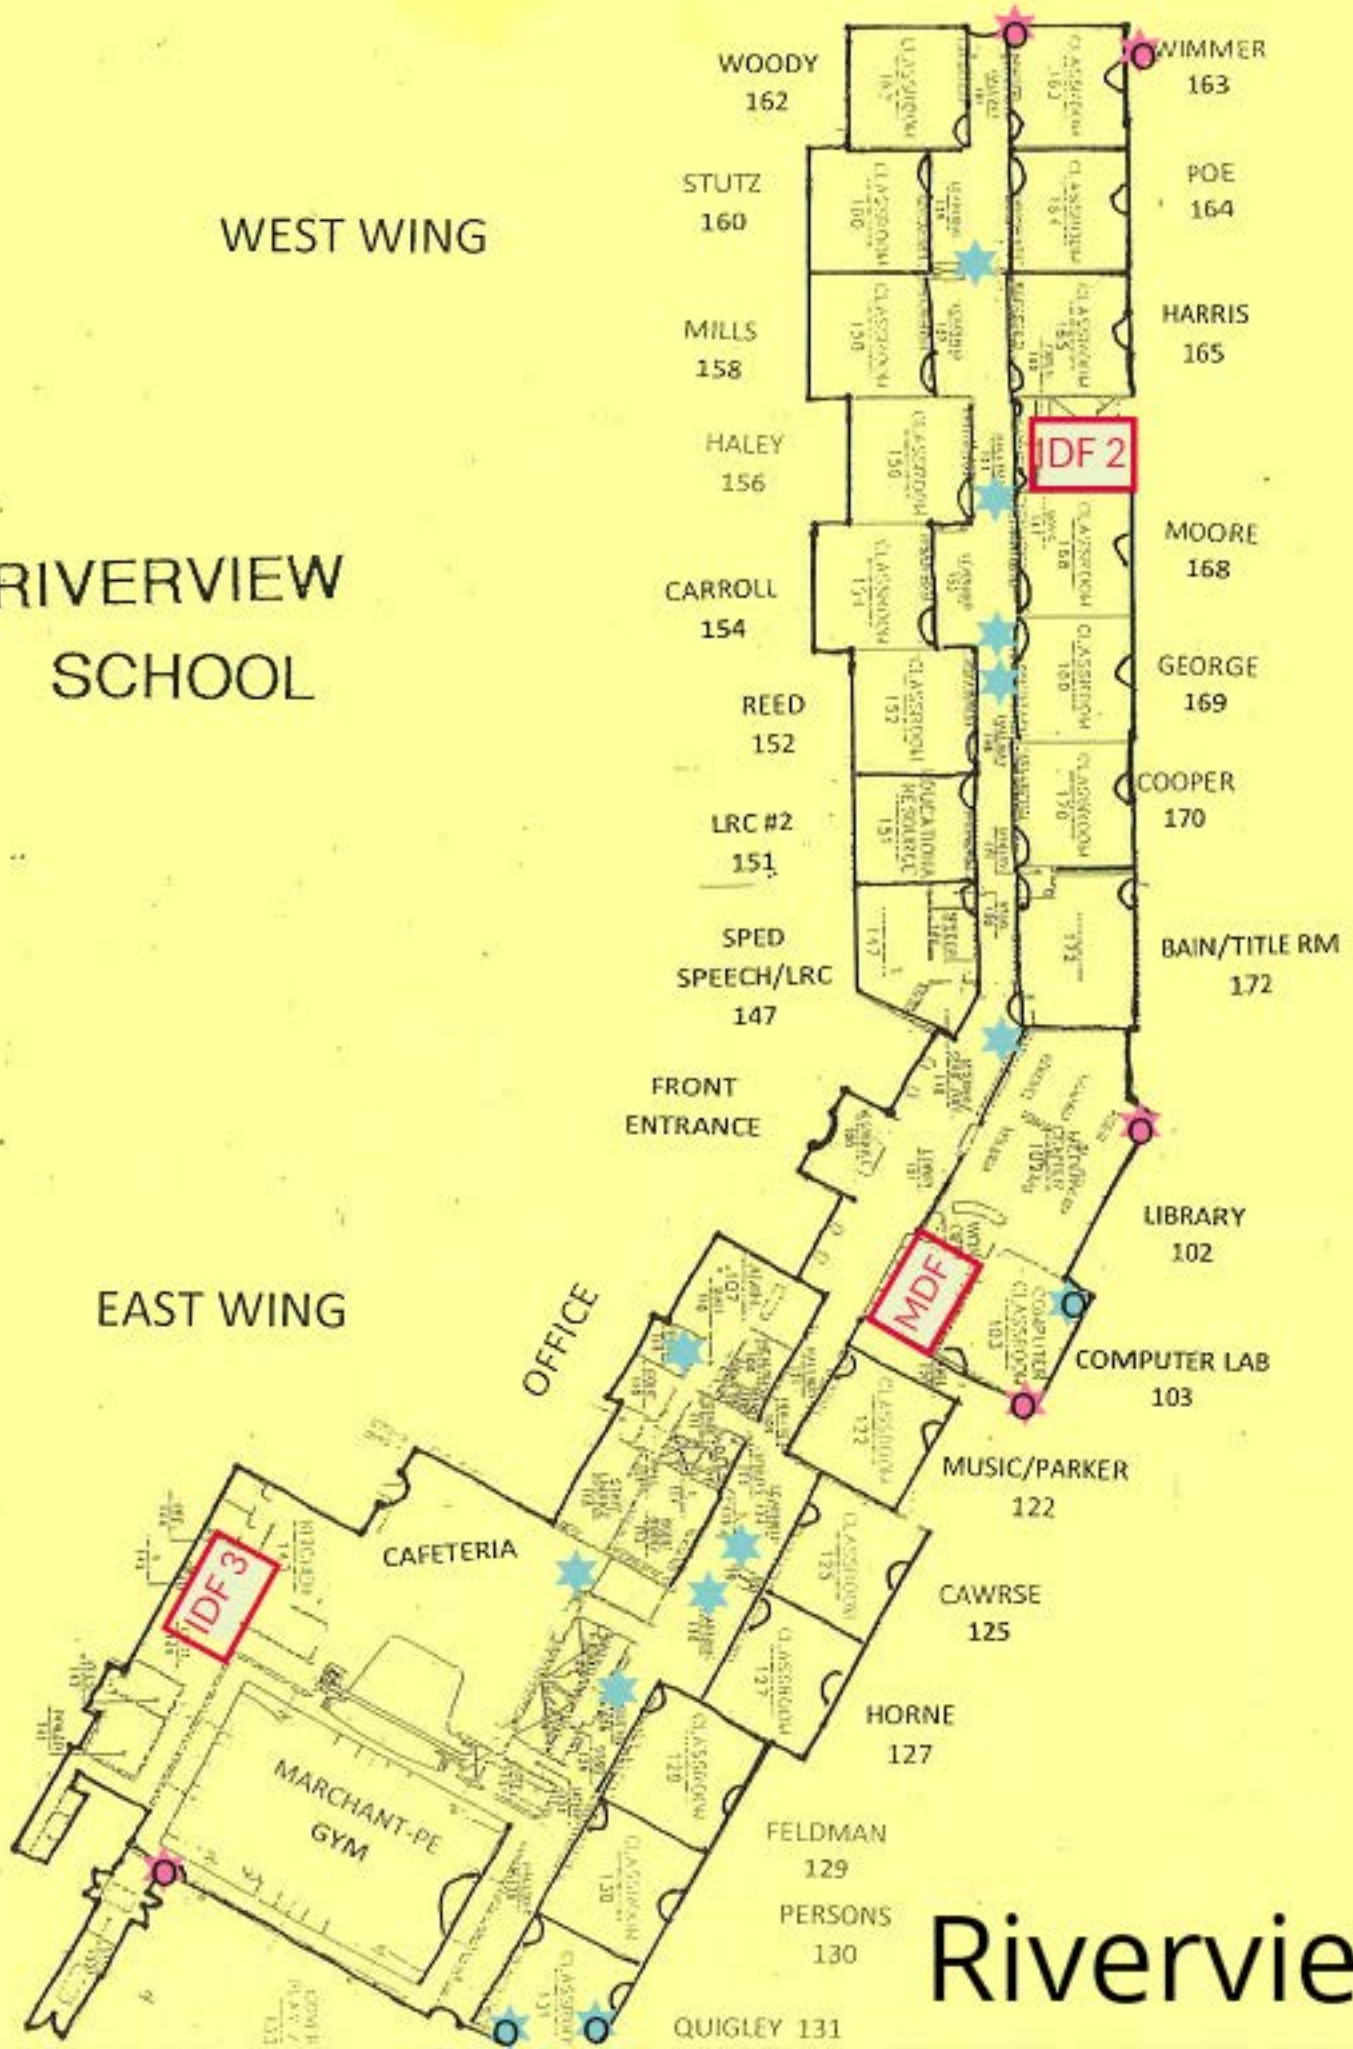

CASCADES SCHOOL
 2163 7TH St.
 Lebanon, OR 97355
 541-451-8524

Emergency Shut Off Locations

Covered
Play Area

- ★ Current Camera Locations
- ★ Proposed Camera Locations
- ★ Outdoor or Outdoor Facing

Green Acres

Pioneer

RIVERVIEW SCHOOL

WEST WING

EAST WING

Riverview

Seven Oak