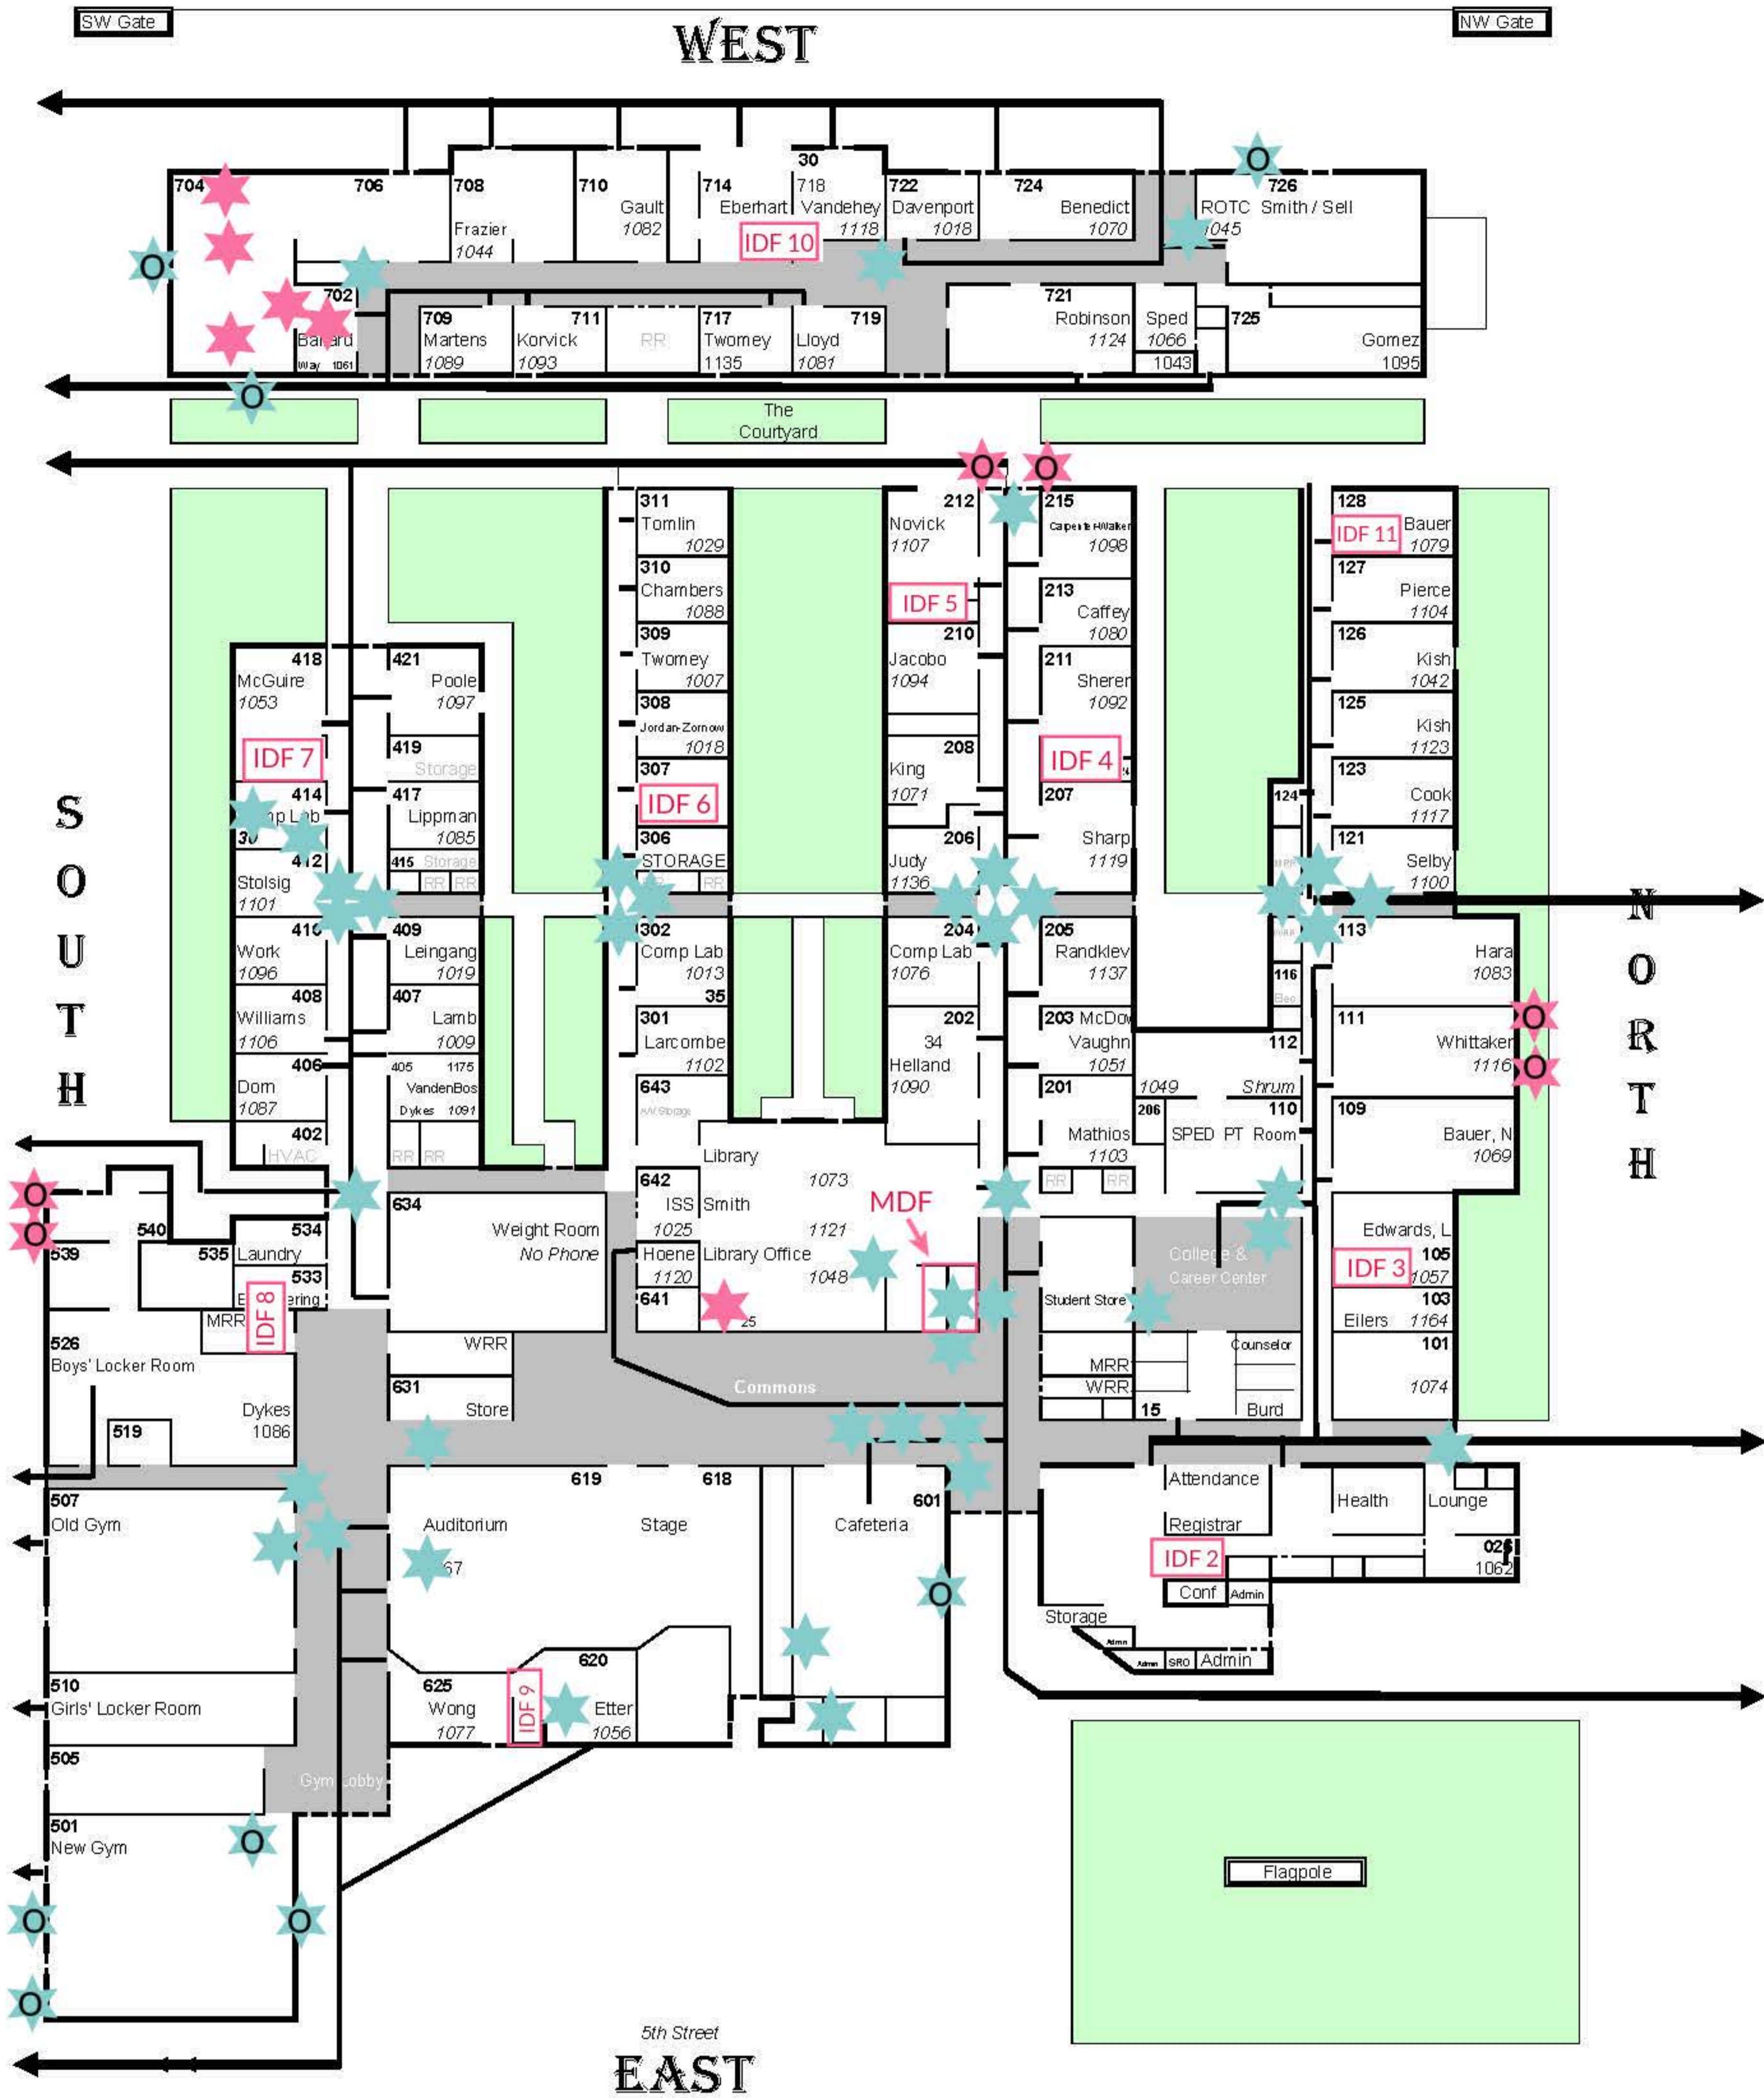

CASCADES SCHOOL
 2163 7TH St.
 Lebanon, OR 97355
 541-451-8524

Emergency Shut Off Locations

Covered
Play Area

- ★ Current Camera Locations
- ★ Proposed Camera Locations
- ★ Outdoor or Outdoor Facing

Green Acres

HAMILTON CREEK SCHOOL

32135 Berlin Road

541-451-8574

Hamilton Creek

Lacomb School

34110 E. Lacomb Rd.

Lacomb

LHS

Pioneer

RIVERVIEW SCHOOL

WEST WING

EAST WING

Riverview

Seven Oak