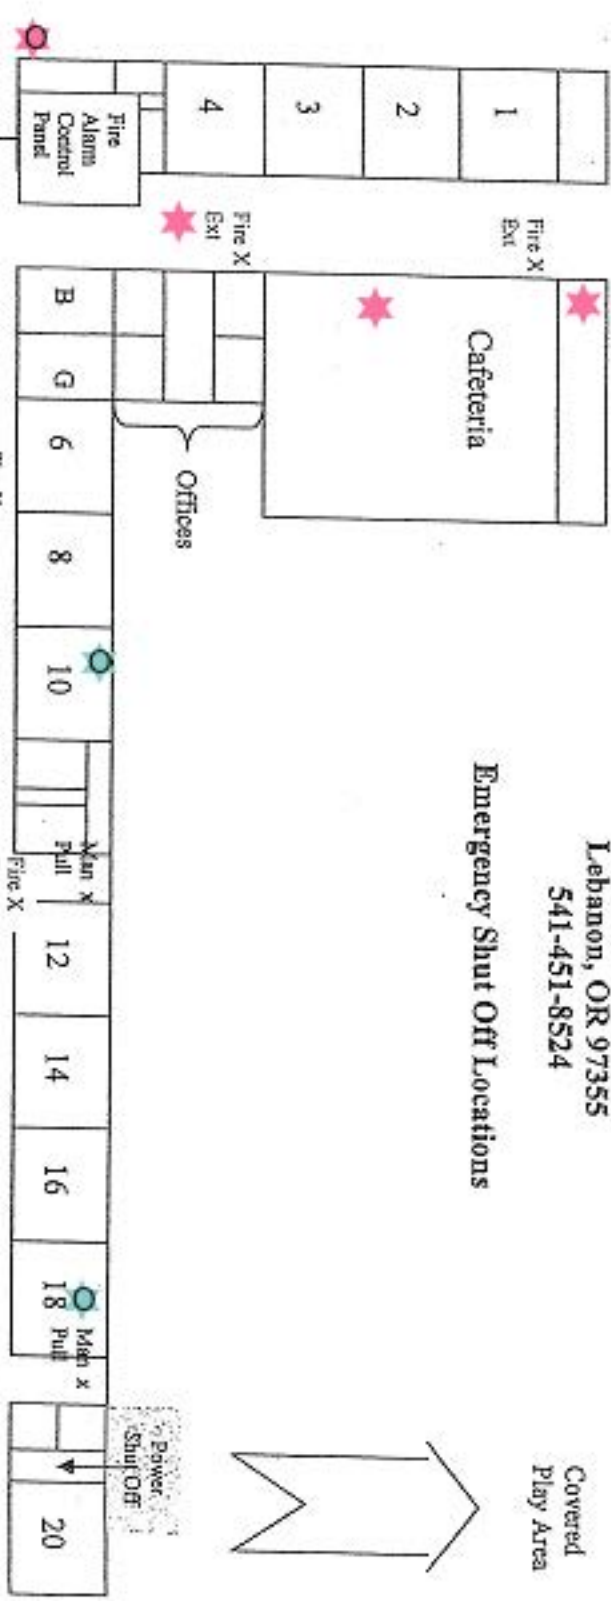

CASCADES SCHOOL
 2163 7TH St.
 Lebanon, OR 97355
 541-451-8524

Emergency Shut Off Locations

Covered
Play Area

- ★ Current Camera Locations
- ★ Proposed Camera Locations
- ★ Outdoor or Outdoor Facing

Green Acres

Pioneer

RIVERVIEW SCHOOL

WEST WING

EAST WING

Riverview

Seven Oak