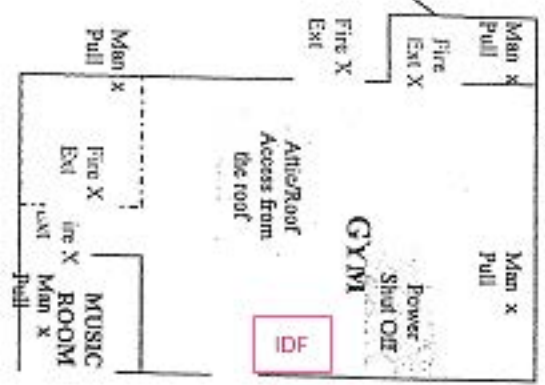

CASCADES SCHOOL
 2163 7TH St.
 Lebanon, OR 97355
 541-451-8524

Emergency Shut Off Locations

Covered
Play Area

- ★ Current Camera Locations
- ★ Proposed Camera Locations
- ★ Outdoor or Outdoor Facing

Green Acres