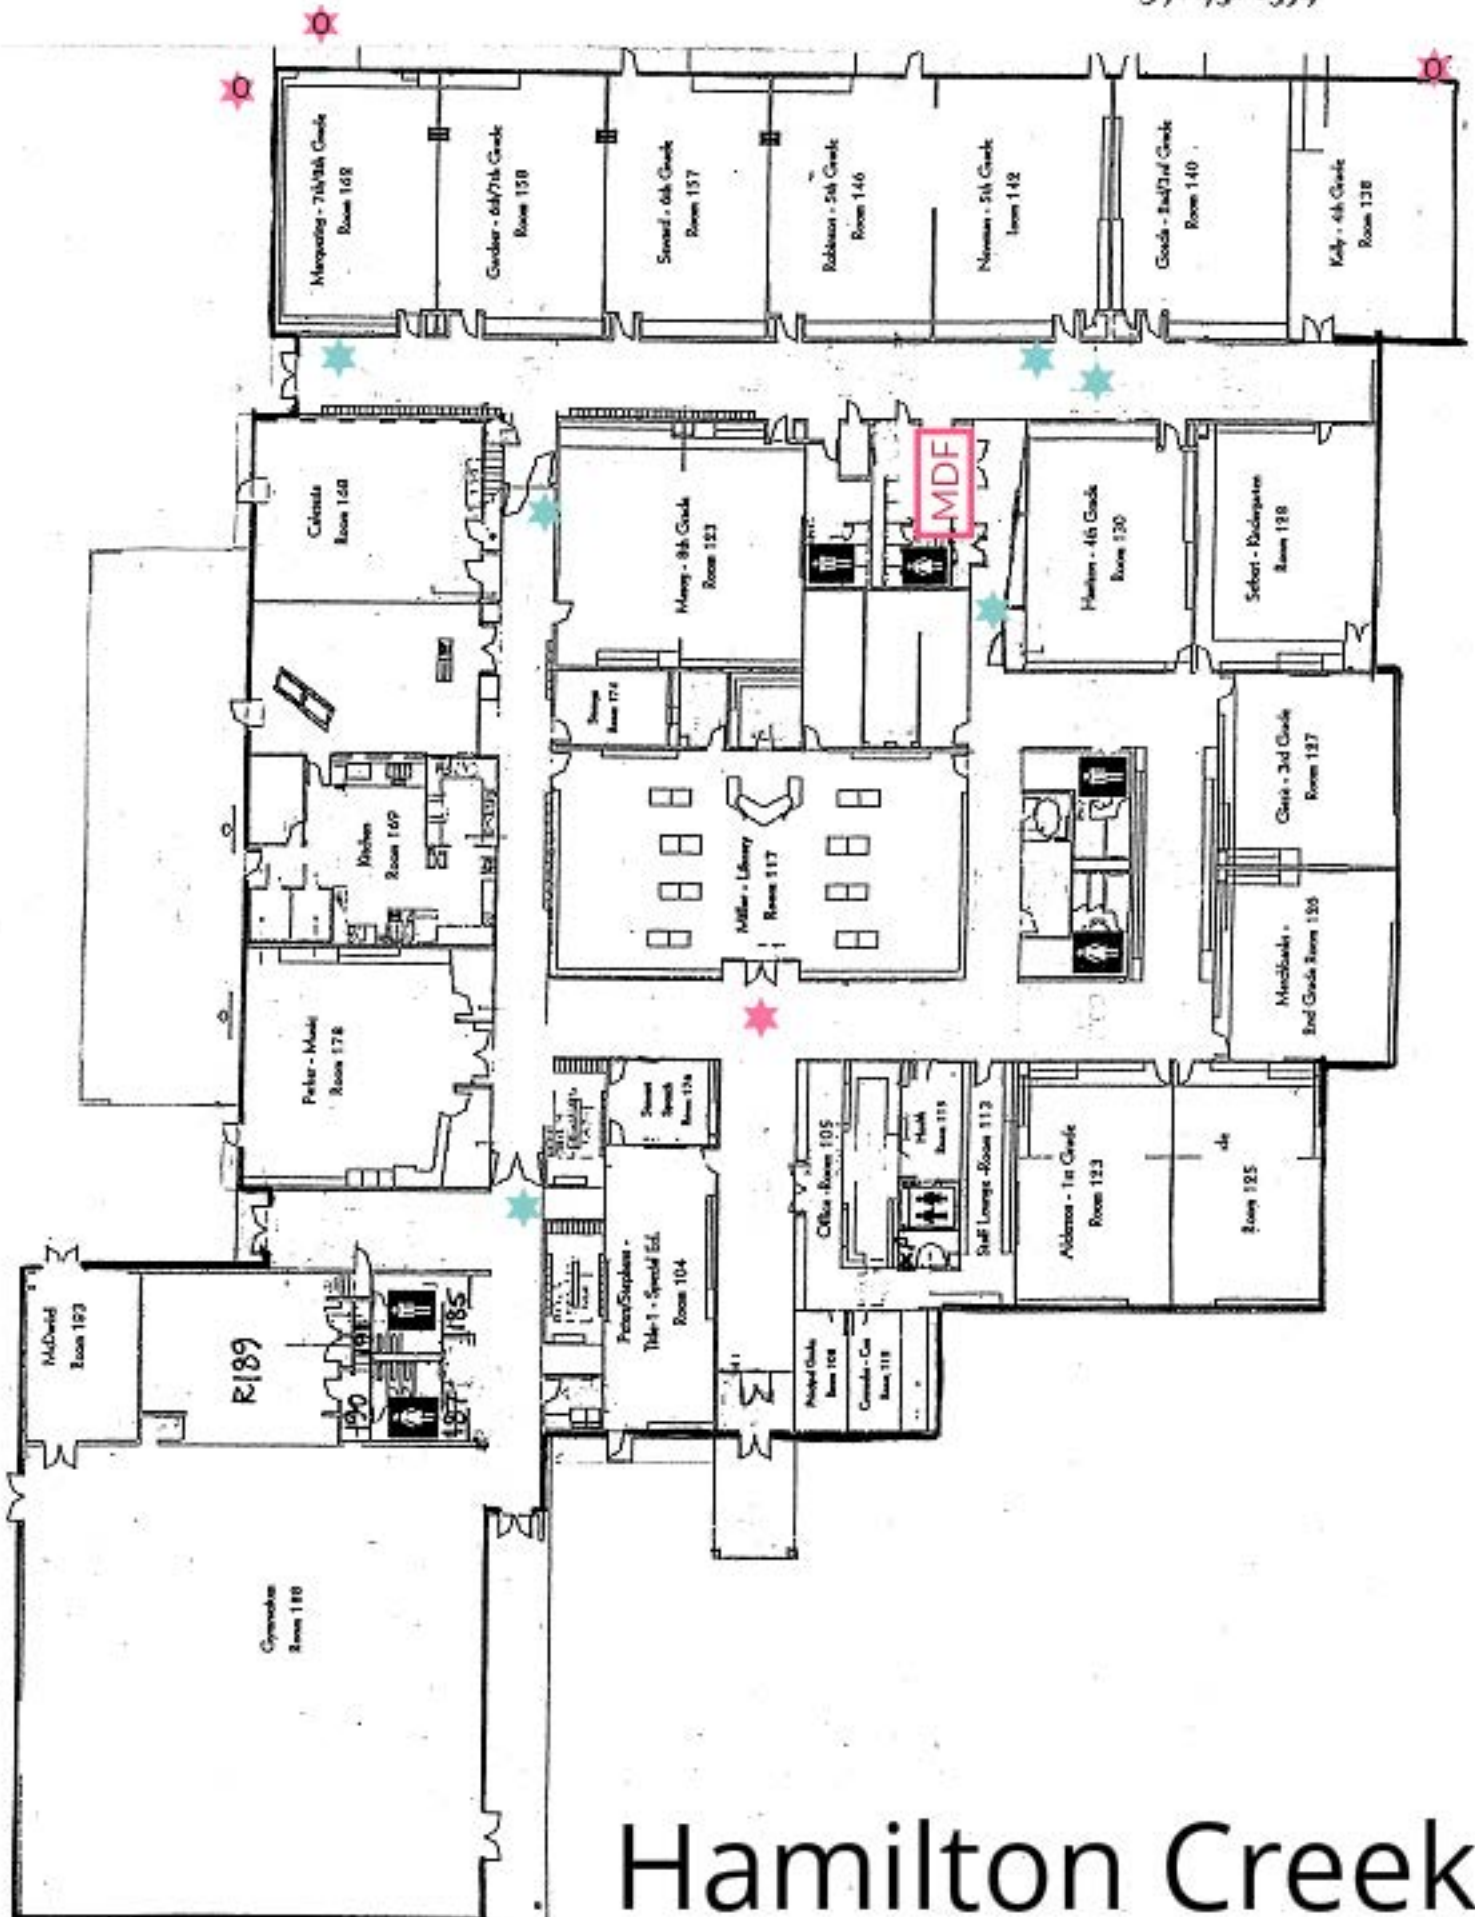

HAMILTON CREEK SCHOOL

32135 Berlin Road

541-451-8574

Hamilton Creek