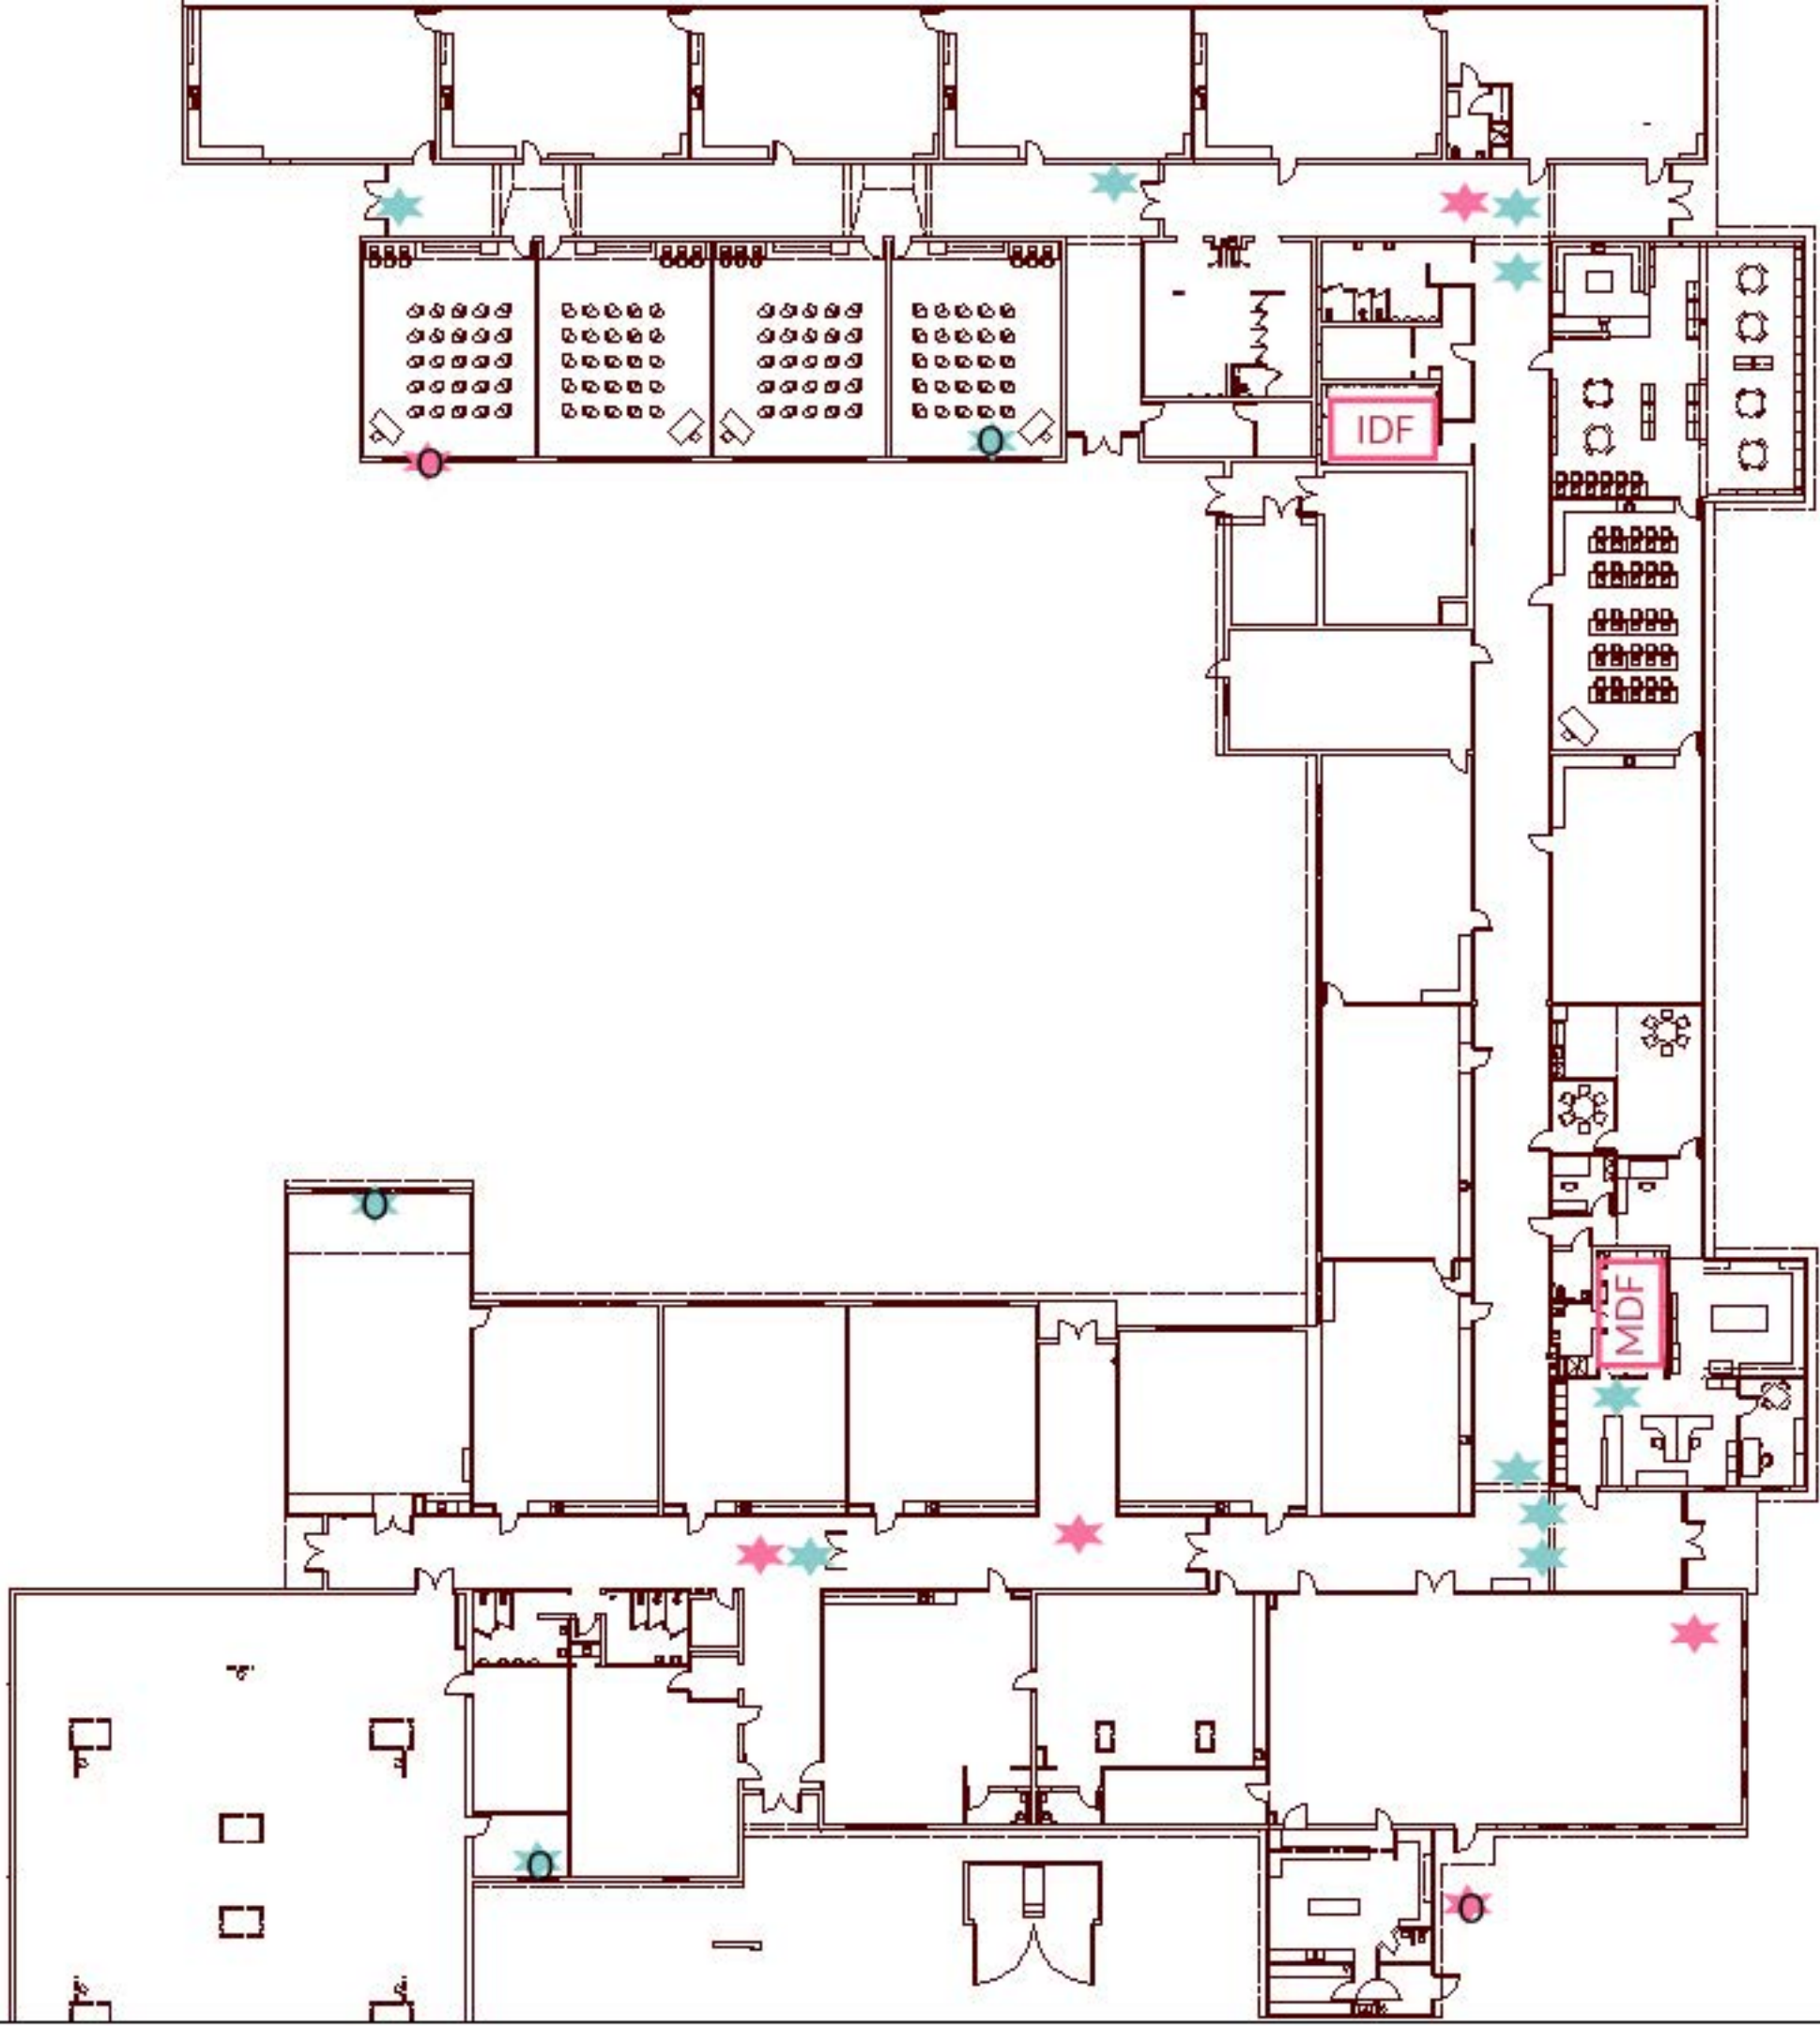

CASCADES SCHOOL
 2163 7TH St.
 Lebanon, OR 97355
 541-451-8524

Emergency Shut Off Locations

Covered
Play Area

- ★ Current Camera Locations
- ★ Proposed Camera Locations
- ★ Outdoor or Outdoor Facing

Green Acres