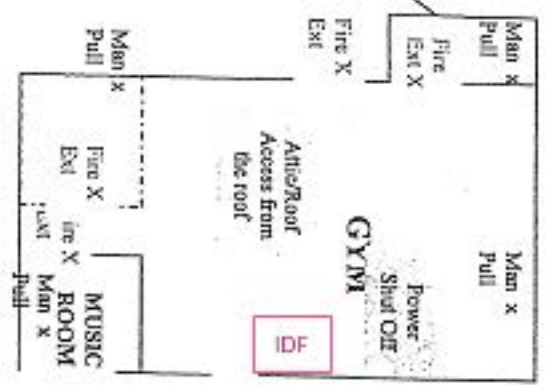

CASCADES SCHOOL
 2163 7TH St.
 Lebanon, OR 97355
 541-451-8524

Emergency Shut Off Locations

Covered
Play Area

- ★ Current Camera Locations
- ★ Proposed Camera Locations

HAMILTON CREEK SCHOOL

32135 Berlin Road