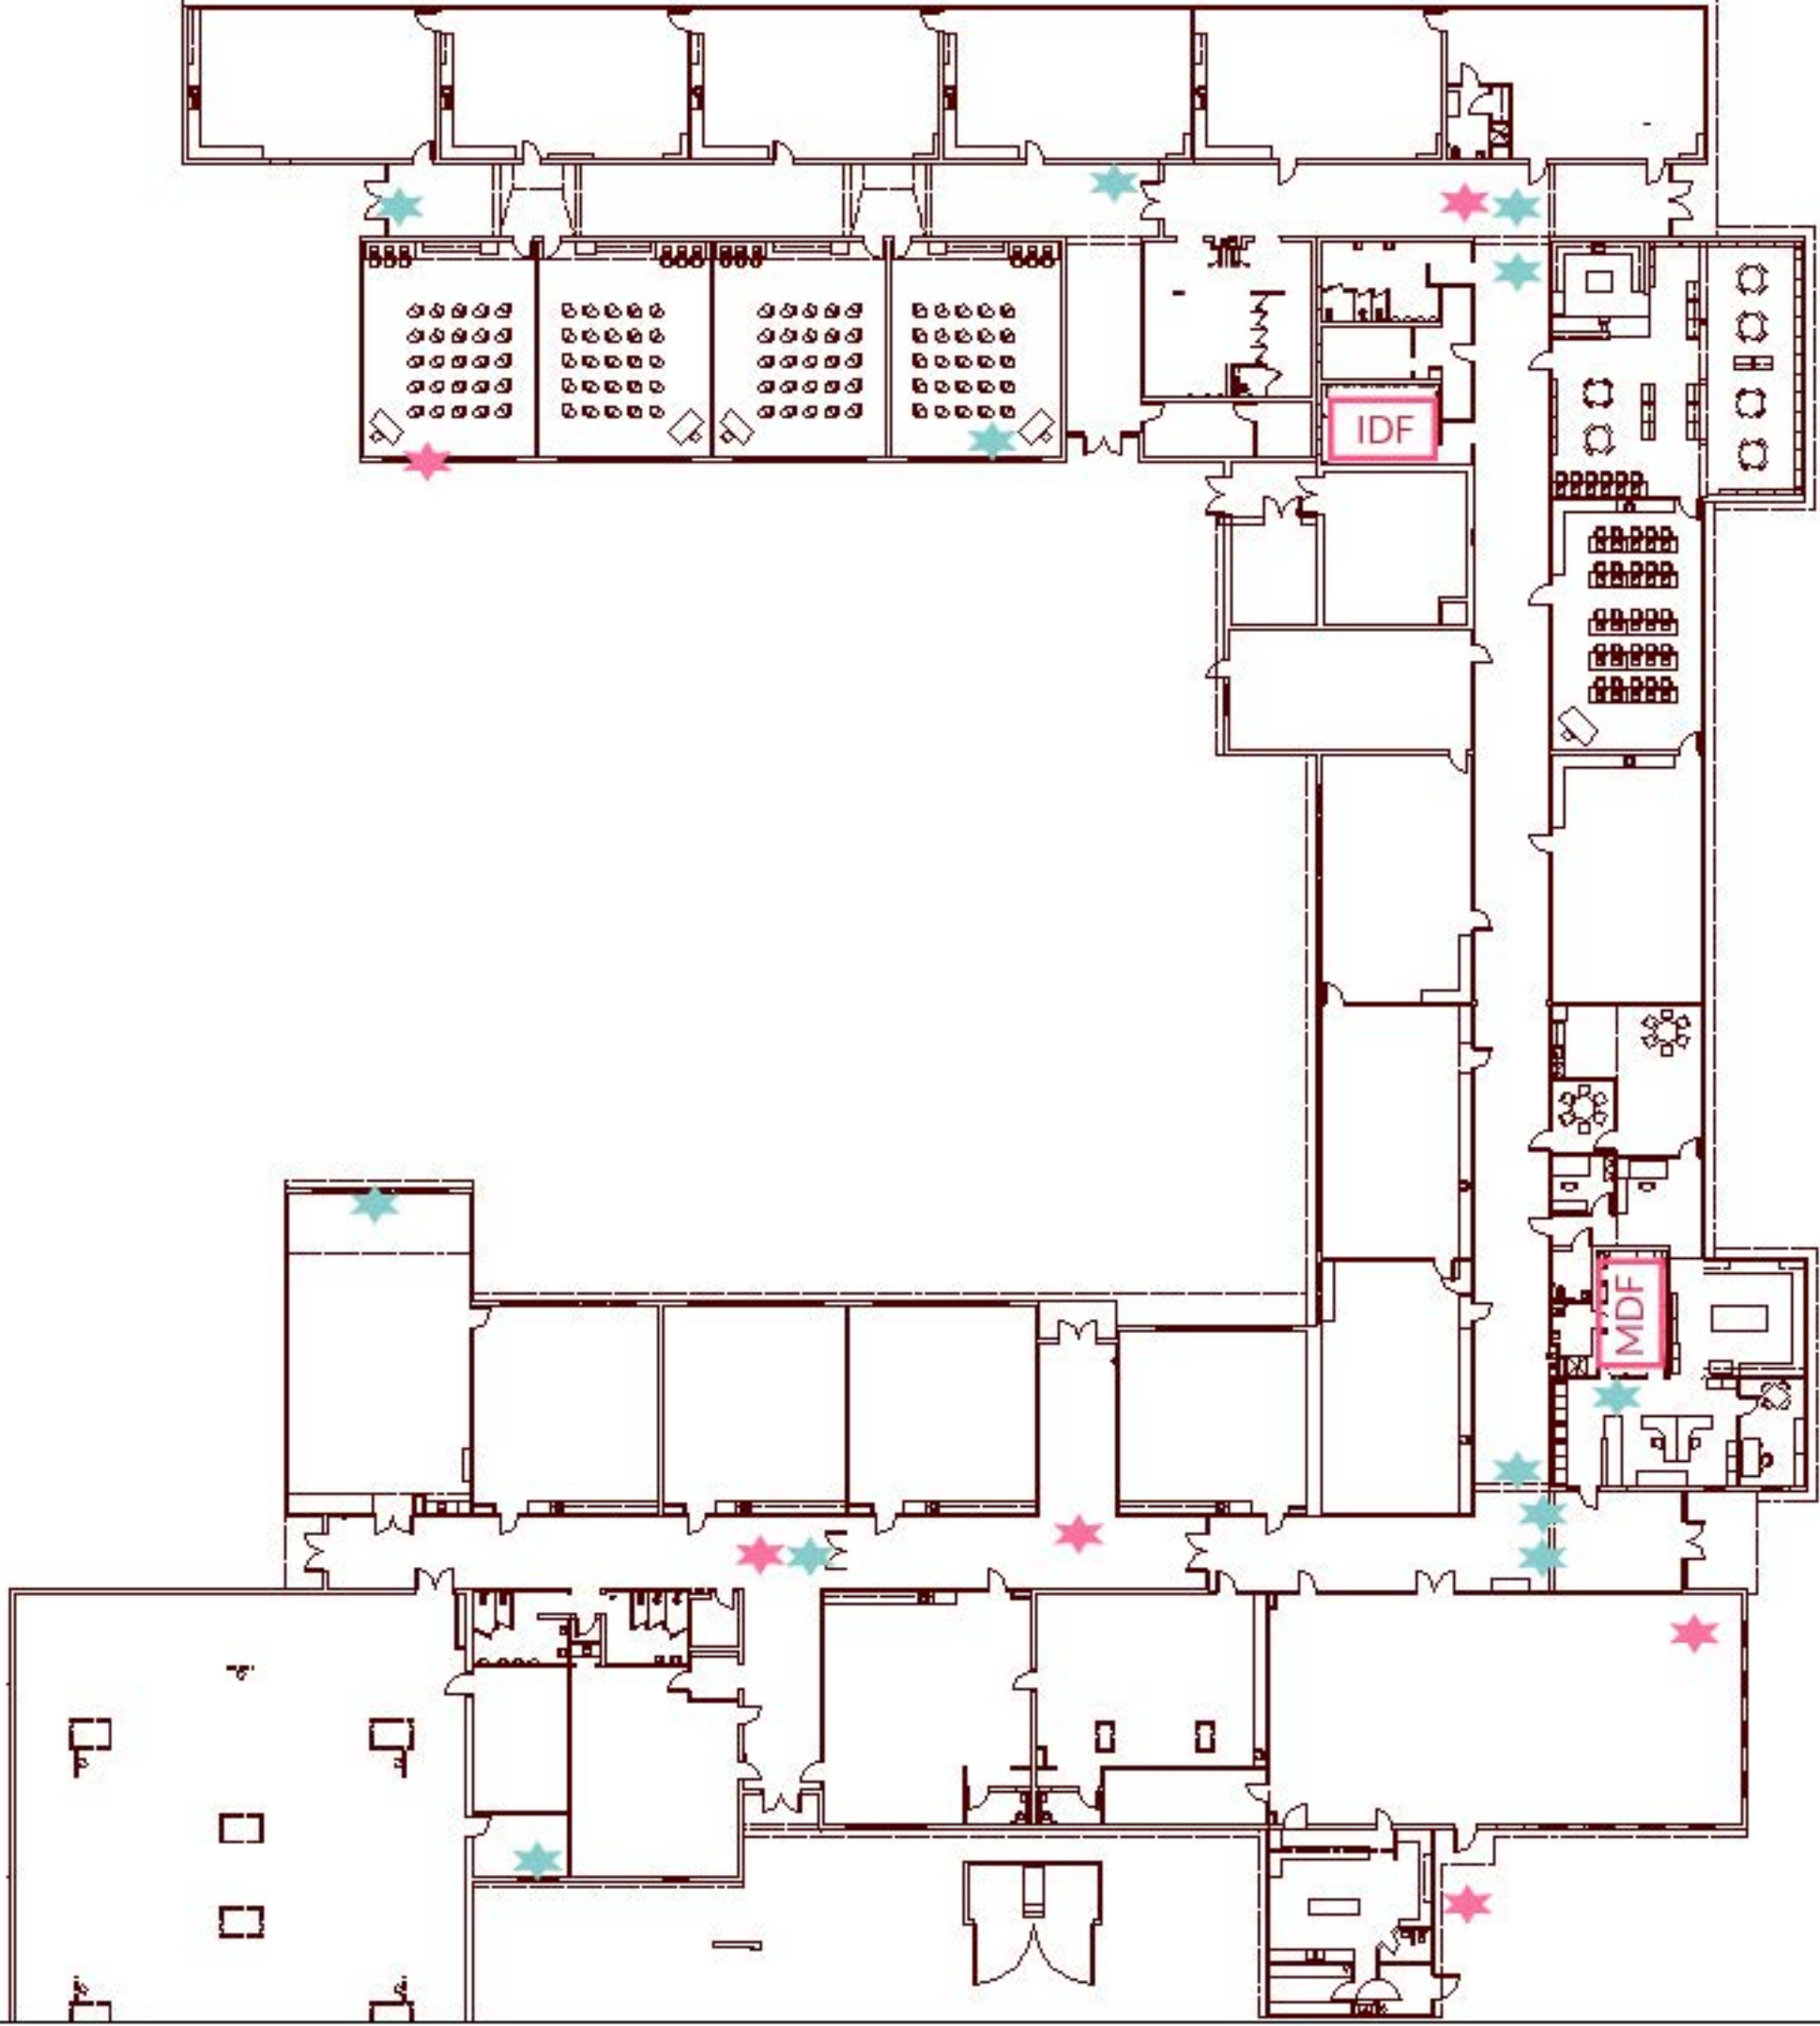

CASCADES SCHOOL
 2163 7TH St.
 Lebanon, OR 97355
 541-451-8524

Emergency Shut Off Locations

Covered
Play Area

- ★ Current Camera Locations
- ★ Proposed Camera Locations

HAMILTON CREEK SCHOOL

32135 Berlin Road