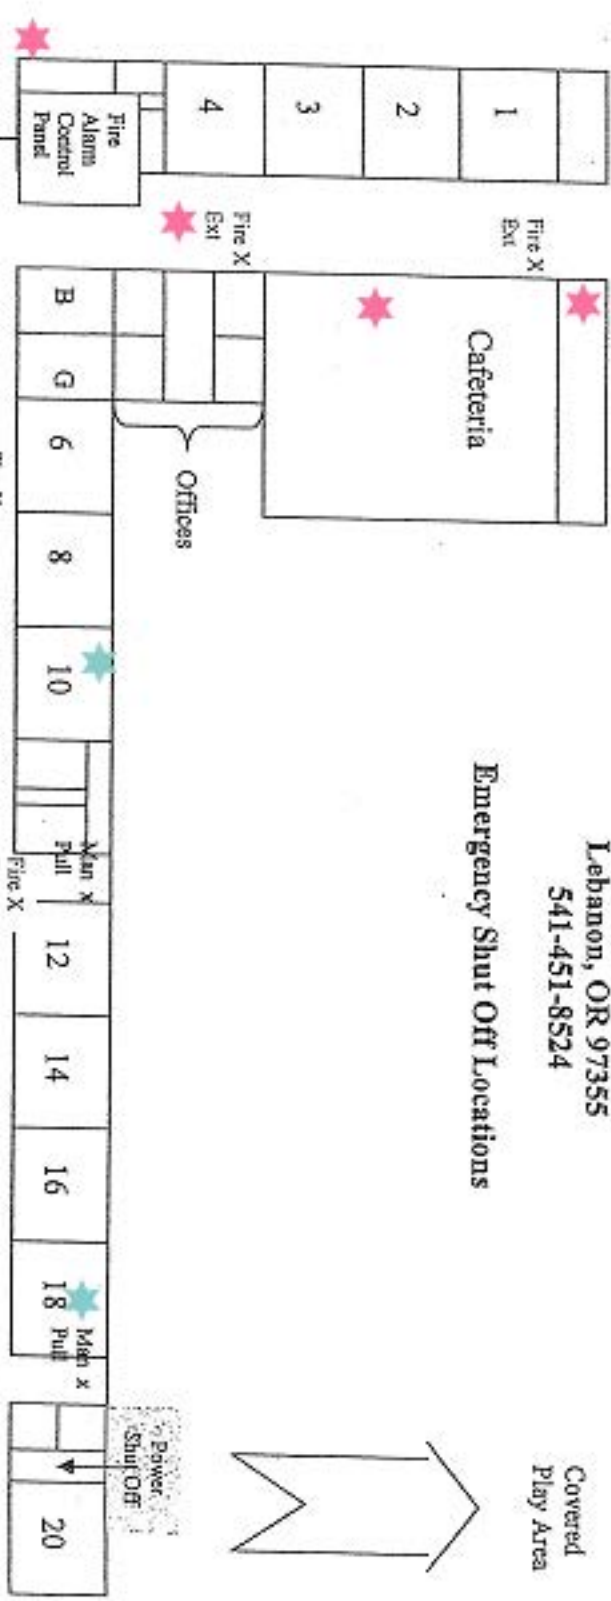

CASCADES SCHOOL
 2163 7TH St.
 Lebanon, OR 97355
 541-451-8524

Emergency Shut Off Locations

Covered
Play Area

- ★ Current Camera Locations
- ★ Proposed Camera Locations

HAMILTON CREEK SCHOOL

32135 Berlin Road