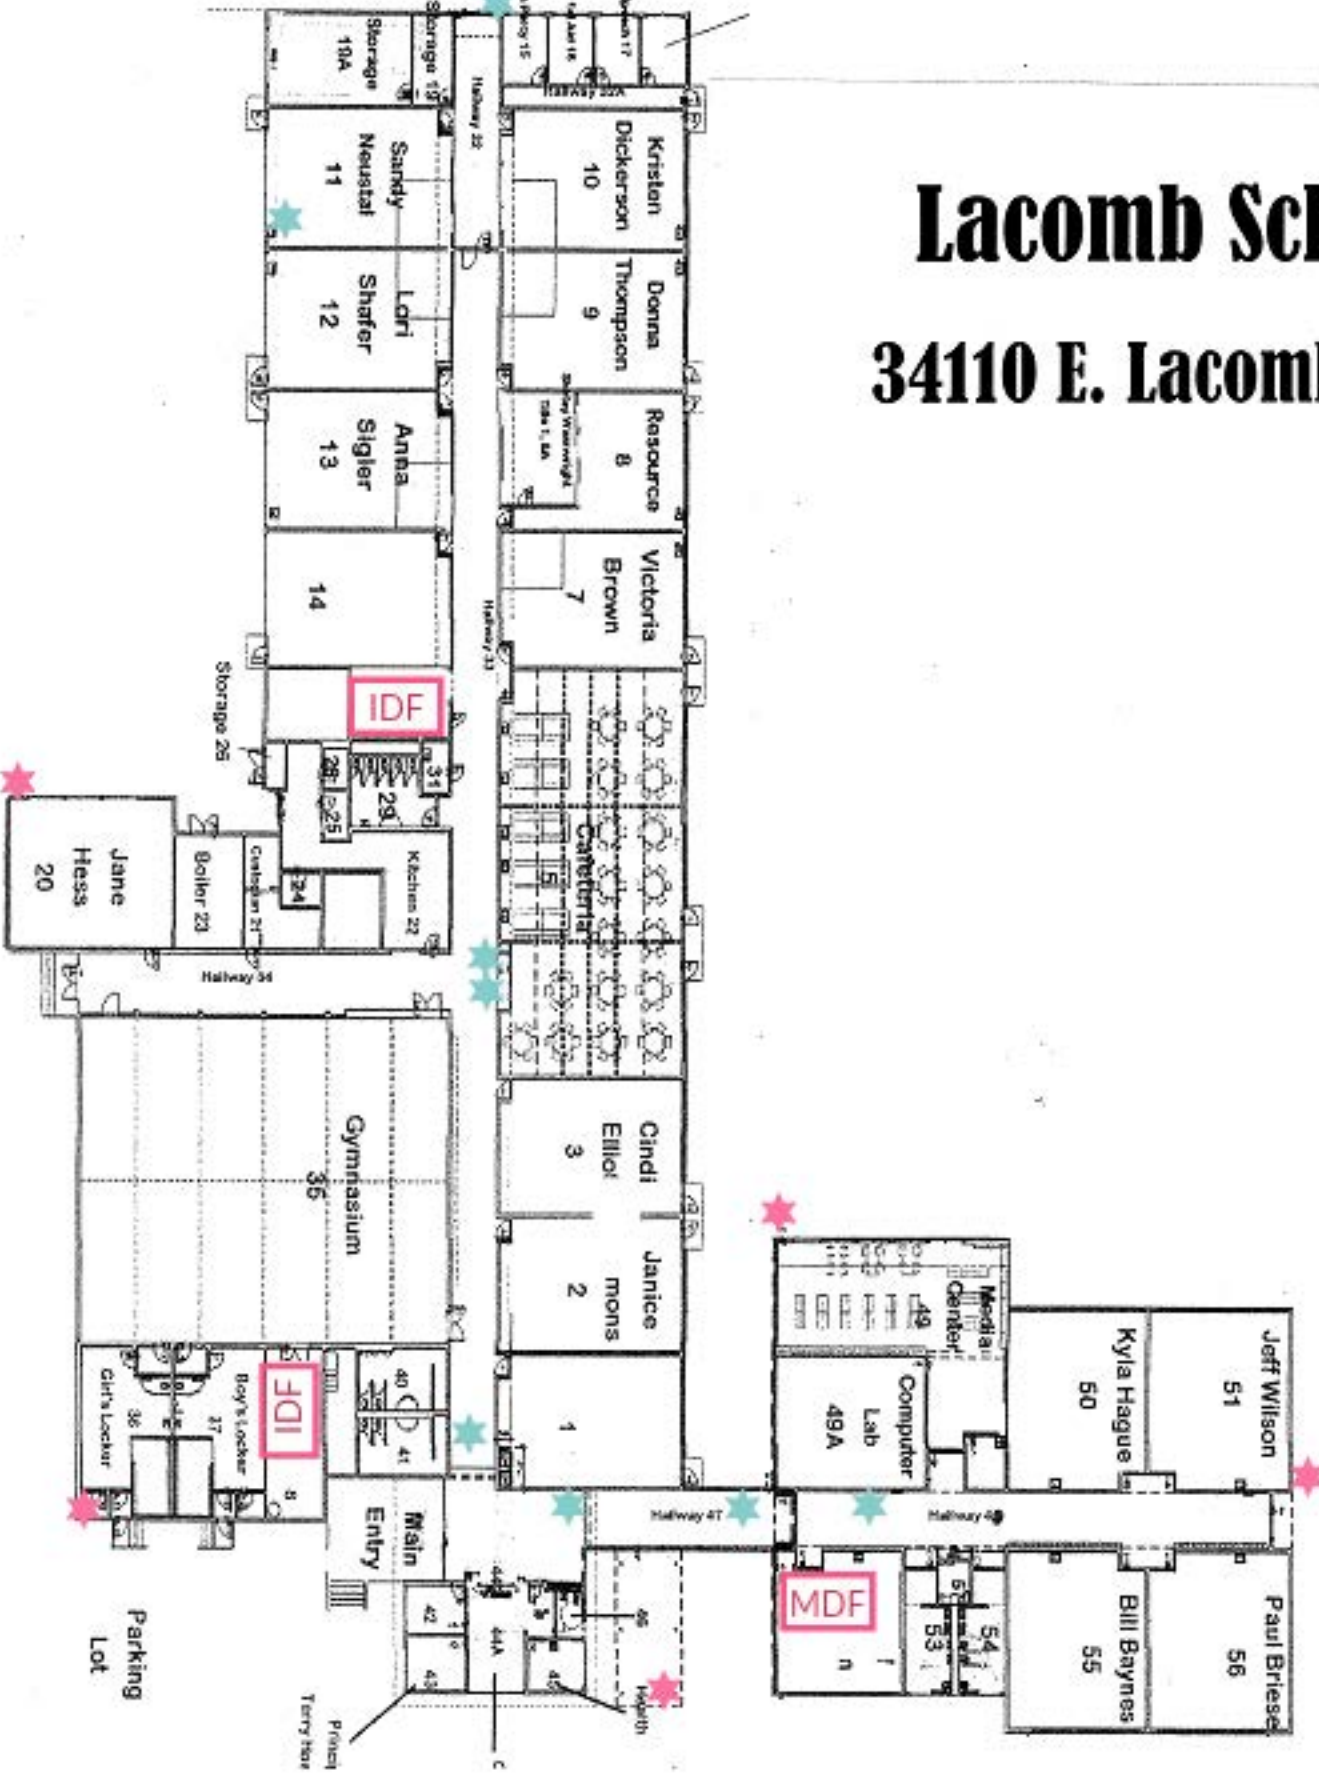

Lacomb School

34110 E. Lacomb Rd.