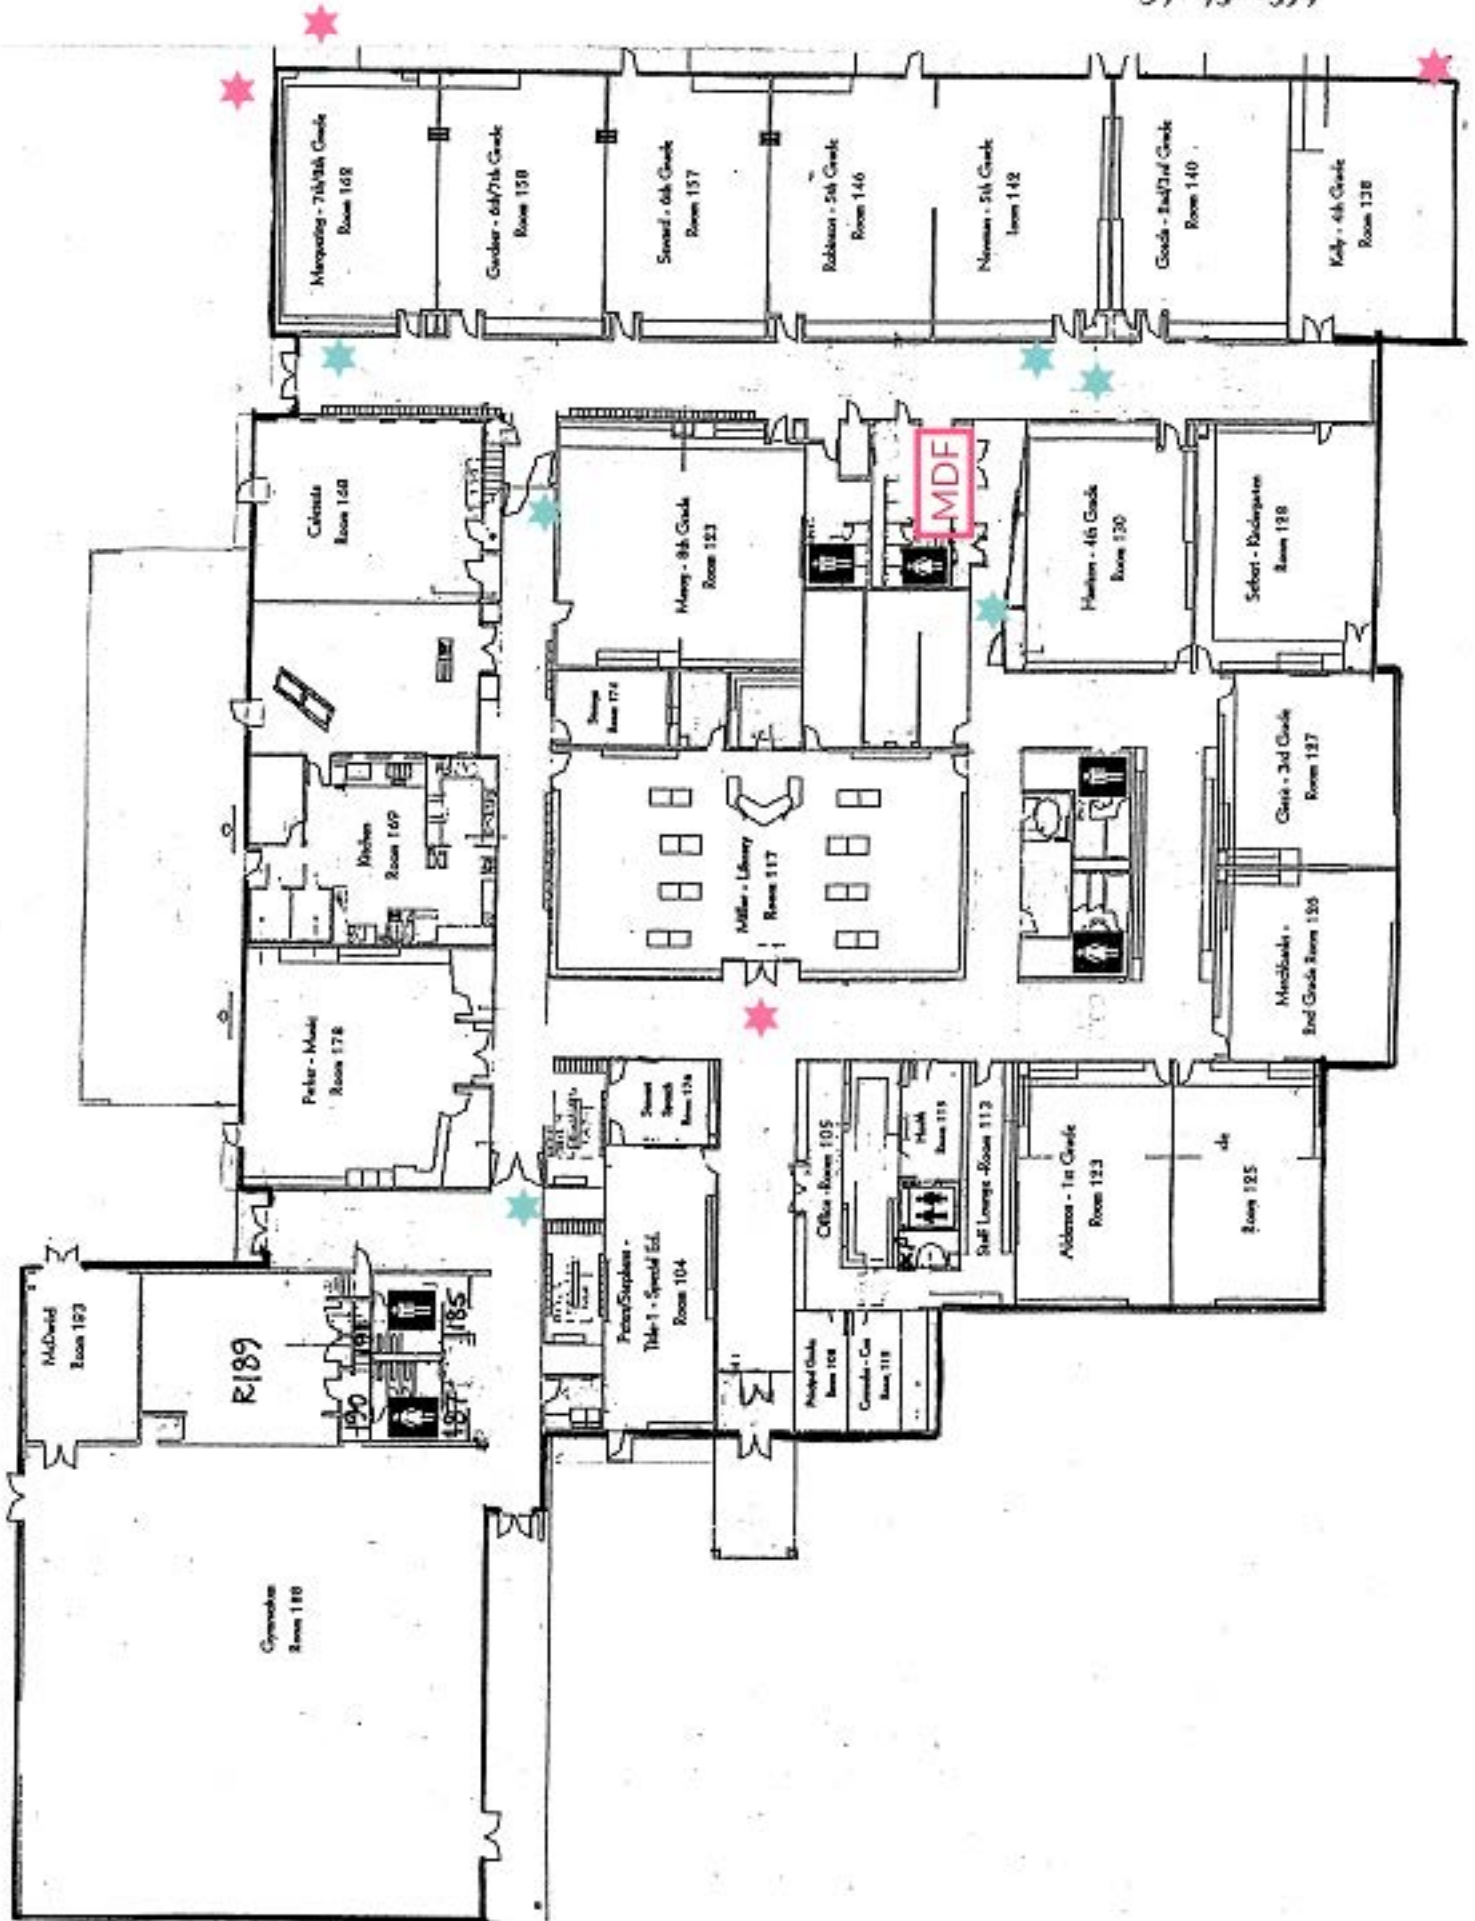

HAMILTON CREEK SCHOOL

32135 Berlin Road

541-451-8574